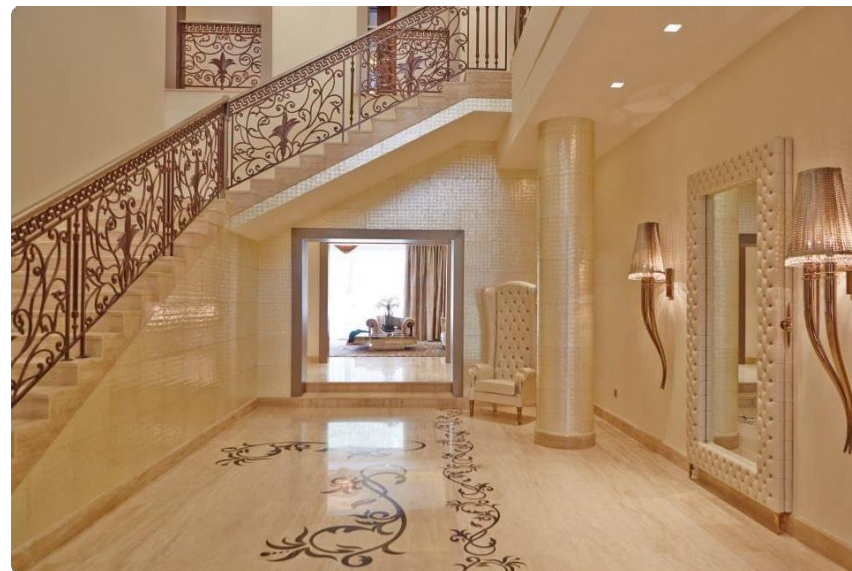

PROJECT DESCRIPTION

Private Villa, Dubai –UAE

Private villa located in Emirates Hills Area, Dubai, UAE.
Approx. 1500 sq.m

Scope of Work:

- Full design package, from preliminary concept, through the overall completion of full detailed design package inclusive of construction drawings and bill of quantity.
- Turnkey fit-out works plus structural works (demolition and re-construction of the main staircase, enlarging of doors and windows etc.).
- Wardrobes & Kitchen: custom made design, production, delivery and installation.
  - Kitchens: n. 3 custom made designed from Finasi and production from Italian manufacturer DADA and Armani DADA
    - Model: Hi-Line 6 (DADA). Stainless steel finishing.
    - Model: Tivali (DADA), glossy lacquered white finishing.
    - Model: Bridge (Armani/DADA), bronze laminated finishing.
  - Wardrobes: custom made design from Finasi and production from Italian manufacturer MOLTENI
    - Model: Gliss 5th with full high glossy lacquered doors in white finishing.
- Full furniture supply: consultancy, delivery and installation
- Turnkey Landscaping works: Design and Work Execution

VILLA R 32

ACTUAL SITE PHOTO