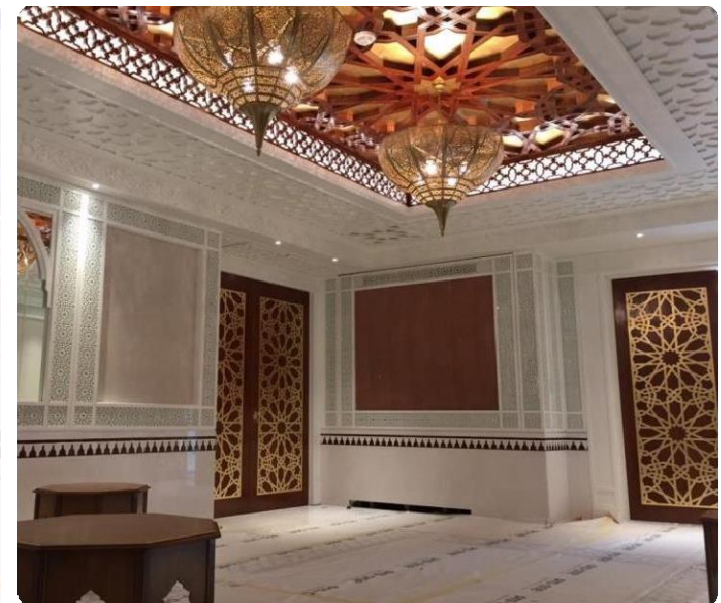

PROJECT DESCRIPTION

Zurich Penthouse, Atlantis Hotel, Zurich
Switzerland
Development for private apartment, located in Atlantis
Hotel, Attic floor, Zurich Switzerland

Scope of Work:

- Full Fit-Out works
- Procurement and installation of furniture
- Full joinery works
- Marble supply and installation

ZURICH PENTHOUSE

ACTUAL SITE PHOTO