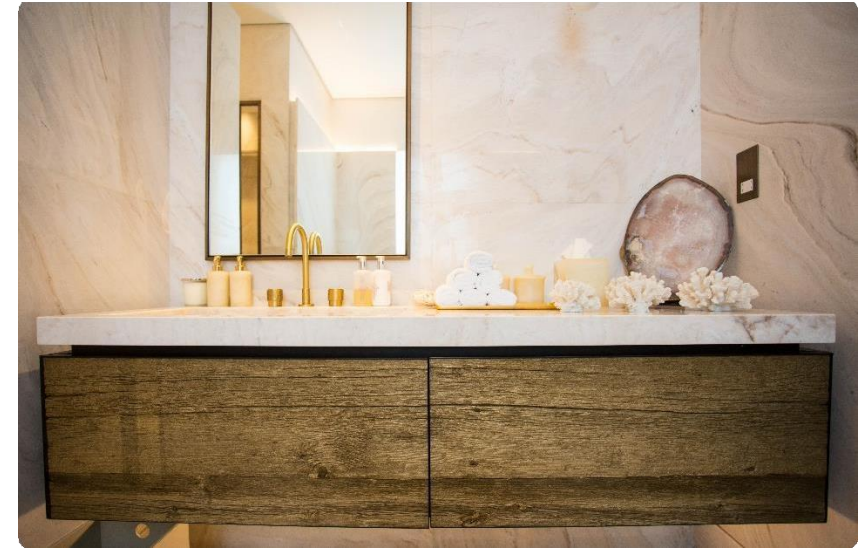

PATEL VILLA

ACTUAL SITE PHOTO

Favorite Home

INTERIORS