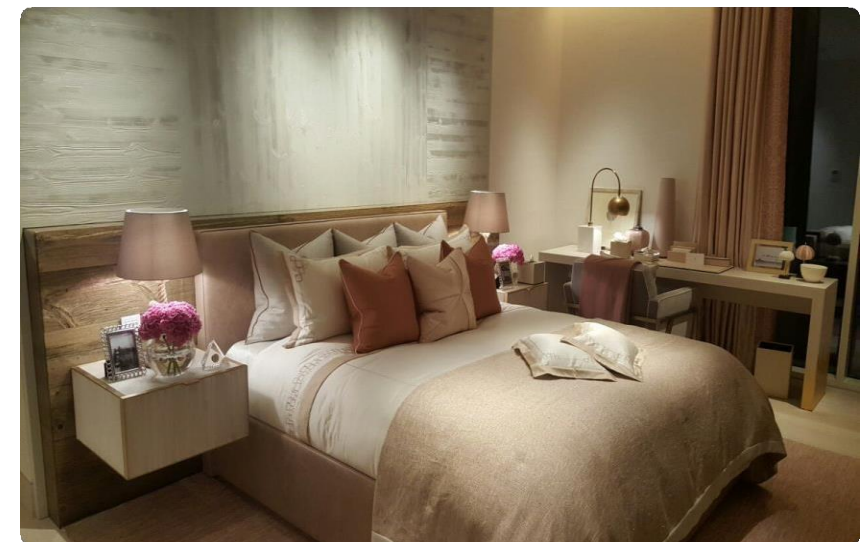

PALM TIP M VILLAs

ACTUAL SITE PHOTO

Favorite Home
INTERIORS