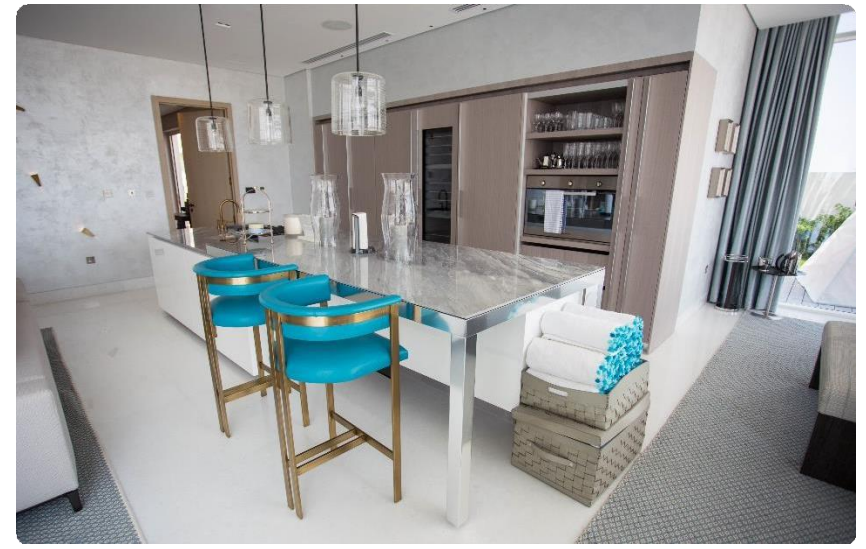

PATEL VILLA

ACTUAL SITE PHOTO

Favorite Home

INTERIORS