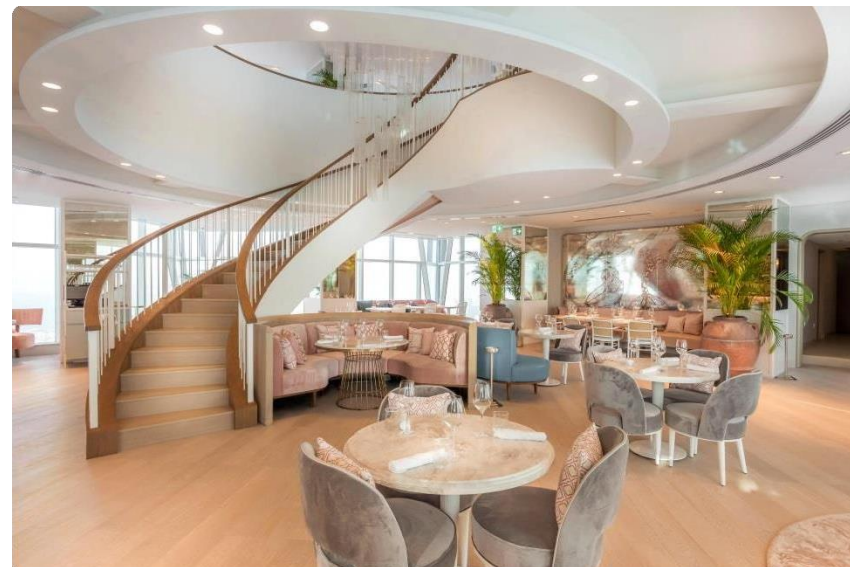

Favorite Home
INTERIORS

Residential

PROJECT DESCRIPTION

Private Villa, Dubai –UAE

Private villa located in Palm Jumeirah, frond D, Dubai, UAE. Approx. 800 sq.m

Scope of Work:

- Full design package, from preliminary concept, through the overall completion of full detailed design package inclusive of construction drawings and bill of quantity.
- Turnkey fit-out works plus structural works (closing of the void, enlarging of doors and windows, extension of the first floor etc.).
- Wardrobes & Kitchen: custom made design, production, delivery and installation.
 - Kitchen: custom made designed from Finasi and production from Italian manufacturer DADA
 - Model: Hi-Line 6, with high glossy lacquered doors in white finishing and quartz worktop.
 - Wardrobes: custom made design from Finasi and production from Italian manufacturer MOLTENI
Model: Gliss 5th, with full high glossy lacquered doors in chalk white finishing.
- Full furniture supply: consultancy, delivery and installation

Favorite Home
INTERIORS

PROJECT DESCRIPTION

Morah Restaurant – JW Marriott Hotel, Dubai – UAE

Restaurant located on two floors (71st and 72nd) on JW Marriott hotel, Business Bay, Dubai, UAE. Approx. 800 sq.mt

MORAH RESTAURANT

VISUAL PRESENTATION

MORAH RESTAURANT

ACTUAL SITE PHOTO

Favorite Home
INTERIORS

Favorite Home
INTERIORS

Commercial

PROJECT DESCRIPTION