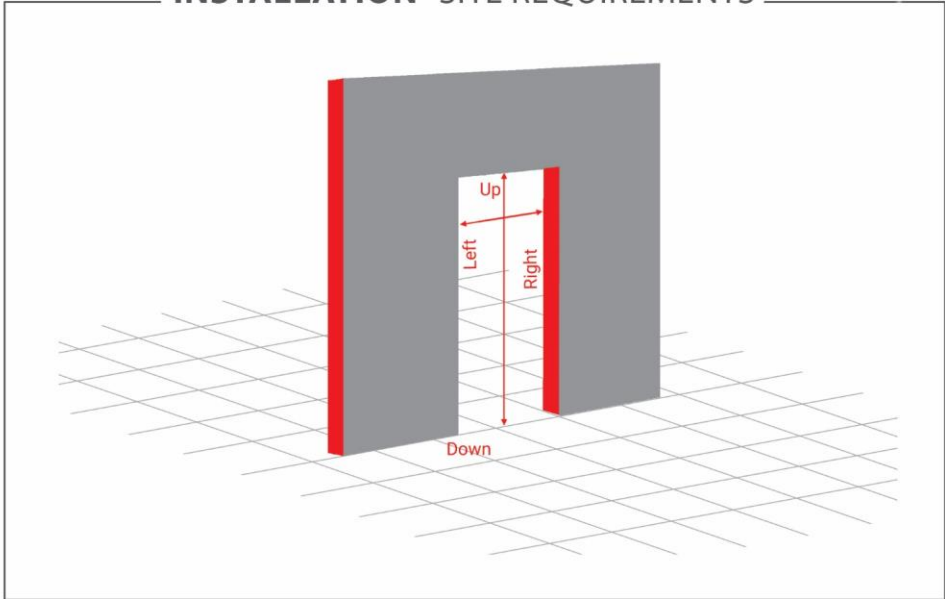

INSTALLATION SITE REQUIREMENTS