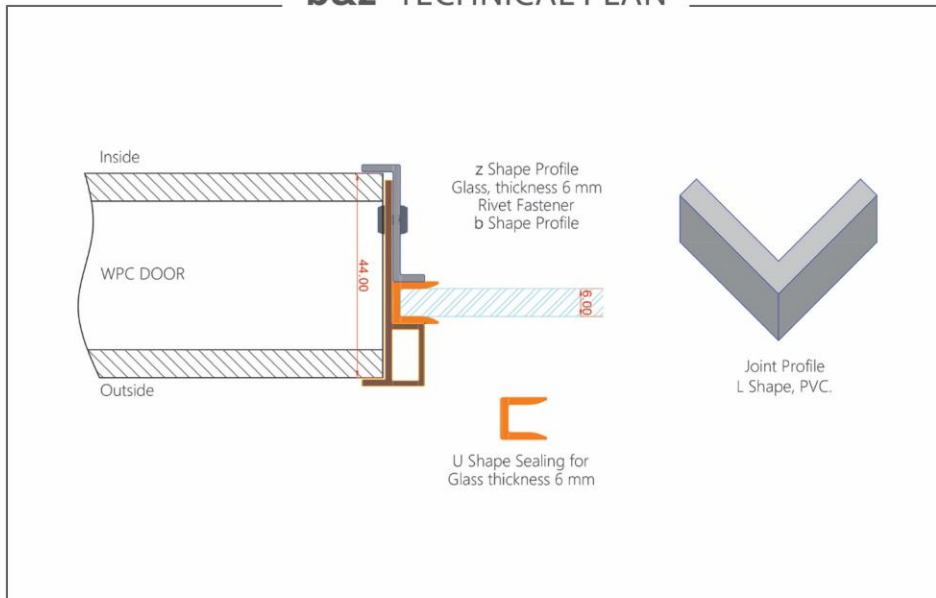

## HOSPITAL DOOR

ALUMINIUM  
ARCHITRAVE  
FOR  
DOOR FRAME

DOOR DESIGN / HOSPITAL  
DOOR FRAME / MODERN  
DOOR STANDARD SIZE / 900 X 2100 mm  
CUSTOMIZE SIZES:  
WIDTH / 600 TO 1200 mm  
HEIGHT / 2000 TO 2800 mm

# TECHNICAL STRUCTURE

MODERN FRAME 120mm

REBATE FRAME 120mm

**MODERN FRAME 180mm**

**REBATE FRAME 180mm**

MODERN FRAME 240mm

REBATE FRAME 240mm

C FRAME SECTION

61

C FRAME PLAN TECHNICAL

FAVORITEHOME

**b&z** NEW GLASS FRAME PROFILE

62

**b&z** TECHNICAL PLAN

PIVOT HINGES DOUBLE SWINGING

PIVOT HINGES PLAN TECHNICAL