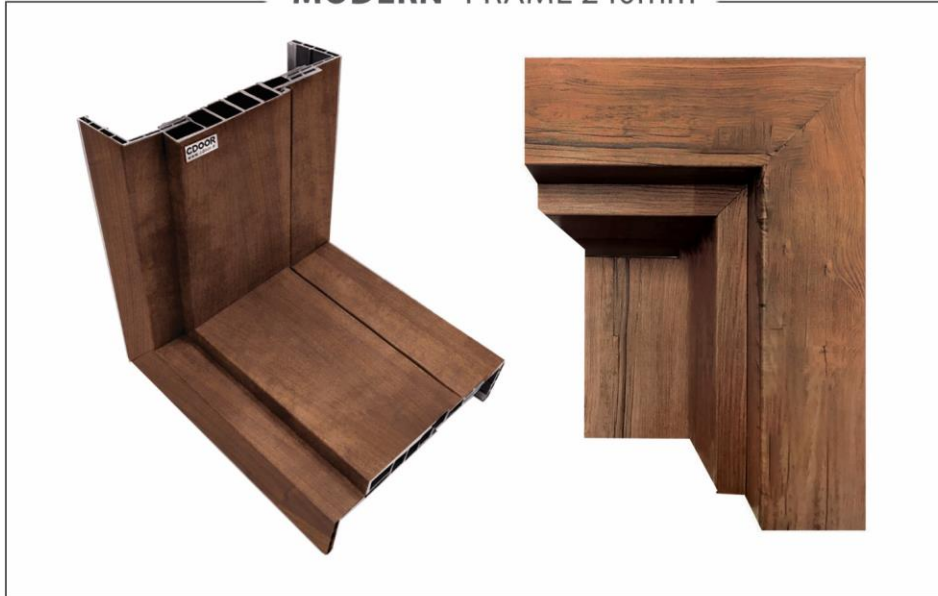

## HOSPITAL DOOR

ALUMINIUM  
ARCHITRAVE  
FOR  
DOOR FRAME

DOOR DESIGN / HOSPITAL  
DOOR FRAME / MODERN  
DOOR STANDARD SIZE / 900 X 2100 mm  
CUSTOMIZE SIZES:  
WIDTH / 600 TO 1200 mm  
HEIGHT / 2000 TO 2800 mm

# TECHNICAL STRUCTURE

MODERN FRAME 120mm

REBATE FRAME 120mm

**MODERN FRAME 180mm**

**REBATE FRAME 180mm**

MODERN FRAME 240mm

REBATE FRAME 240mm

C FRAME SECTION