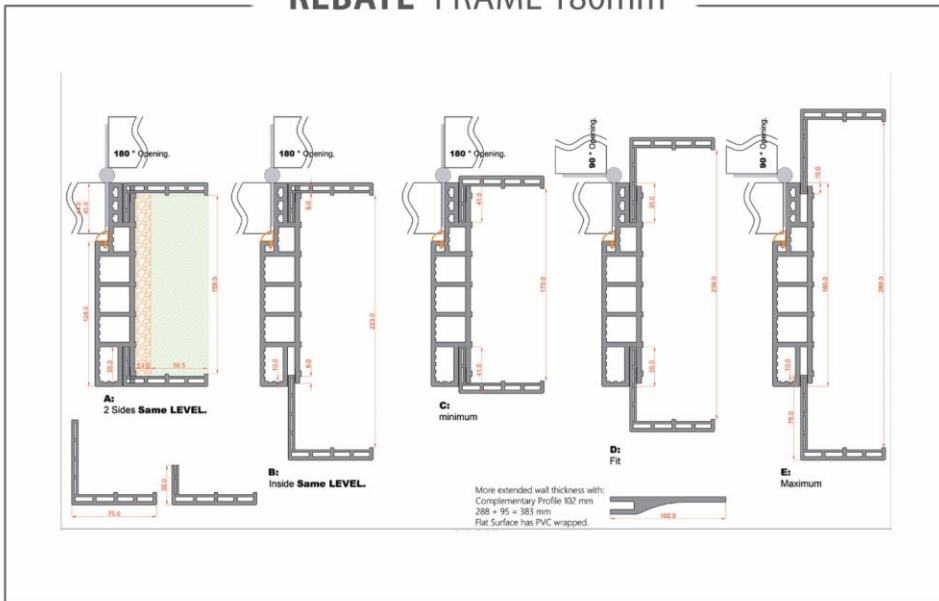

## HOSPITAL DOOR

ALUMINIUM  
ARCHITRAVE  
FOR  
DOOR FRAME

DOOR DESIGN / HOSPITAL  
DOOR FRAME / MODERN  
DOOR STANDARD SIZE / 900 X 2100 mm  
CUSTOMIZE SIZES:  
WIDTH / 600 TO 1200 mm  
HEIGHT / 2000 TO 2800 mm

# TECHNICAL STRUCTURE

MODERN FRAME 120mm

REBATE FRAME 120mm

**MODERN FRAME 180mm**

**REBATE FRAME 180mm**

MODERN FRAME 240mm

REBATE FRAME 240mm

C FRAME SECTION

61

C FRAME PLAN TECHNICAL

FAVORITEHOME

**b&z** NEW GLASS FRAME PROFILE

62

**b&z** TECHNICAL PLAN

PIVOT HINGES DOUBLE SWINGING

PIVOT HINGES PLAN TECHNICAL