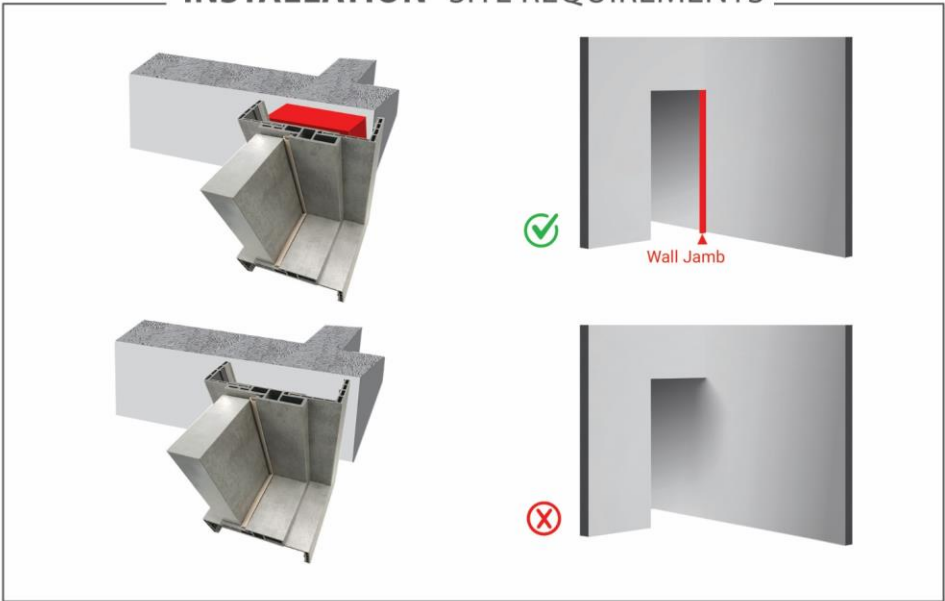

61

C FRAME PLAN TECHNICAL

FAVORITEHOME

**b&z** NEW GLASS FRAME PROFILE

62

**b&z** TECHNICAL PLAN

PIVOT HINGES DOUBLE SWINGING

PIVOT HINGES PLAN TECHNICAL

REBATE EDGE DOOR

REBATE TECHNICAL PLAN

HOSPITAL STEEL PLATES

HOSPITAL PLAN TECHNICAL

STRUCTURE INSIDE DOOR

OPENING DOOR PLAN TECHNICAL

INSTALLATION SITE REQUIREMENTS

67

INSTALLATION SITE REQUIREMENTS

STRUCTURE INSIDE DOOR

SAME LEVEL DOOR PLAN TECHNICAL

**PIVOT HINGES DOUBLE SWINGING**

**3D HINGES PLAN TECHNICAL**

ROSETTE HANDLE & FITTINGS