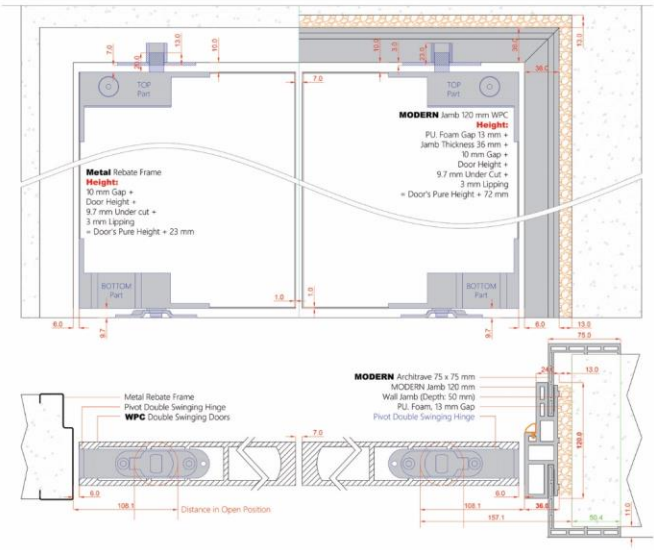

## HOSPITAL DOOR

ALUMINIUM  
ARCHITRAVE  
FOR  
DOOR FRAME

DOOR DESIGN / HOSPITAL  
DOOR FRAME / MODERN  
DOOR STANDARD SIZE / 900 X 2100 mm  
CUSTOMIZE SIZES:  
WIDTH / 600 TO 1200 mm  
HEIGHT / 2000 TO 2800 mm

61

C FRAME PLAN TECHNICAL

FAVORITEHOME

**b&z** NEW GLASS FRAME PROFILE

62

**b&z** TECHNICAL PLAN

PIVOT HINGES DOUBLE SWINGING

PIVOT HINGES PLAN TECHNICAL