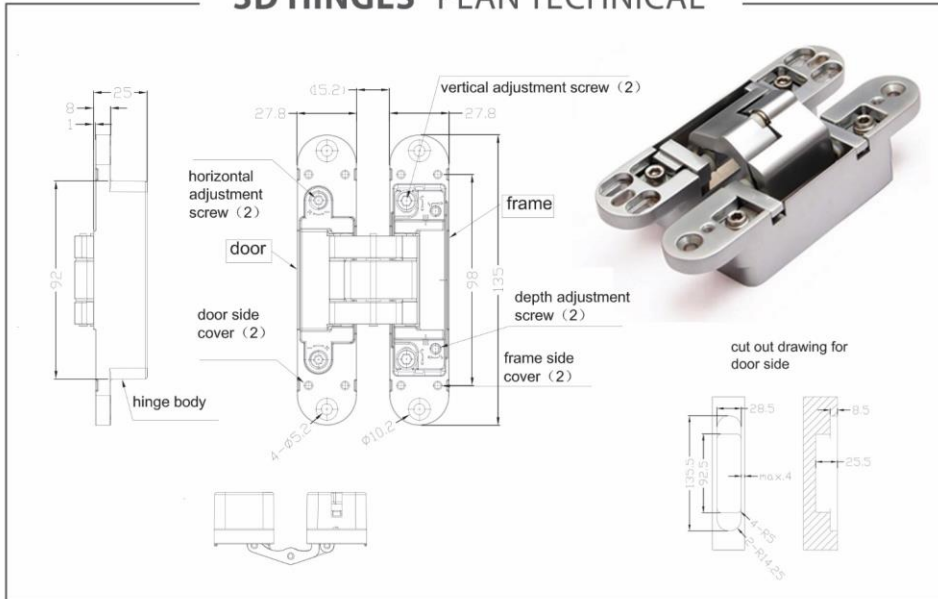

INSTALLATION SITE REQUIREMENTS

STRUCTURE INSIDE DOOR

SAME LEVEL DOOR PLAN TECHNICAL

**PIVOT HINGES DOUBLE SWINGING**

**3D HINGES PLAN TECHNICAL**

ROSETTE HANDLE & FITTINGS