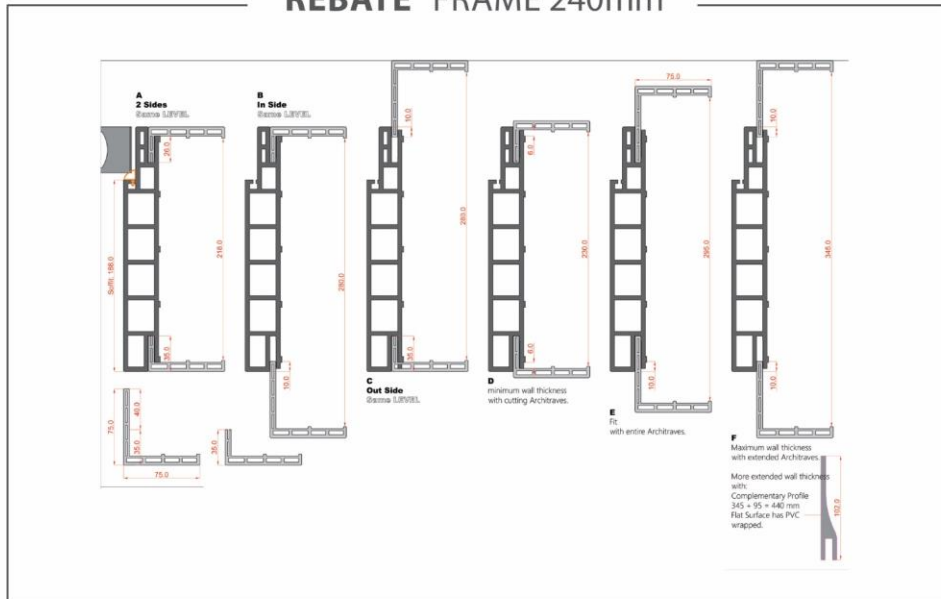

## HOSPITAL DOOR

ALUMINIUM  
ARCHITRAVE  
FOR  
DOOR FRAME

DOOR DESIGN / HOSPITAL  
DOOR FRAME / MODERN  
DOOR STANDARD SIZE / 900 X 2100 mm  
CUSTOMIZE SIZES:  
WIDTH / 600 TO 1200 mm  
HEIGHT / 2000 TO 2800 mm

# TECHNICAL STRUCTURE

MODERN FRAME 120mm

REBATE FRAME 120mm

**MODERN FRAME 180mm**

**REBATE FRAME 180mm**

MODERN FRAME 240mm

REBATE FRAME 240mm

C FRAME SECTION

61

C FRAME PLAN TECHNICAL

FAVORITEHOME

**b&z** NEW GLASS FRAME PROFILE

62

**b&z** TECHNICAL PLAN

PIVOT HINGES DOUBLE SWINGING

PIVOT HINGES PLAN TECHNICAL