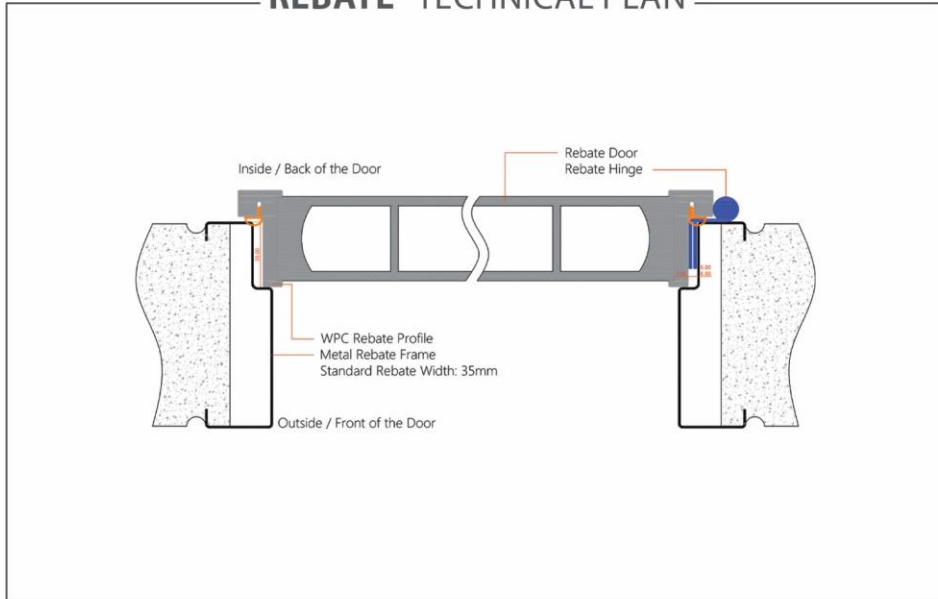

REBATE TECHNICAL PLAN