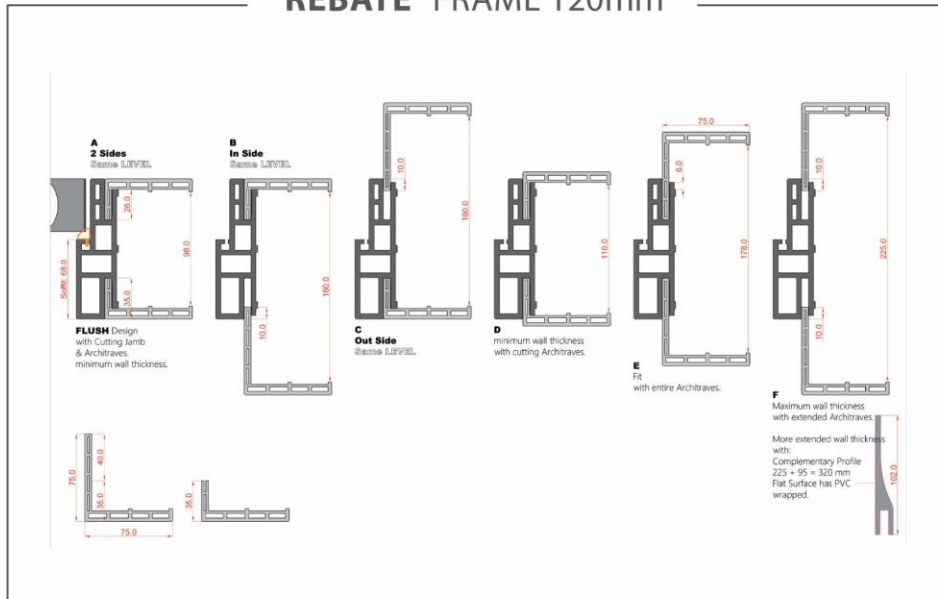

## HOSPITAL DOOR

ALUMINIUM  
ARCHITRAVE  
FOR  
DOOR FRAME

DOOR DESIGN / HOSPITAL  
DOOR FRAME / MODERN  
DOOR STANDARD SIZE / 900 X 2100 mm  
CUSTOMIZE SIZES:  
WIDTH / 600 TO 1200 mm  
HEIGHT / 2000 TO 2800 mm

# TECHNICAL STRUCTURE

MODERN FRAME 120mm

REBATE FRAME 120mm

**MODERN FRAME 180mm**

**REBATE FRAME 180mm**

MODERN FRAME 240mm

REBATE FRAME 240mm

C FRAME SECTION