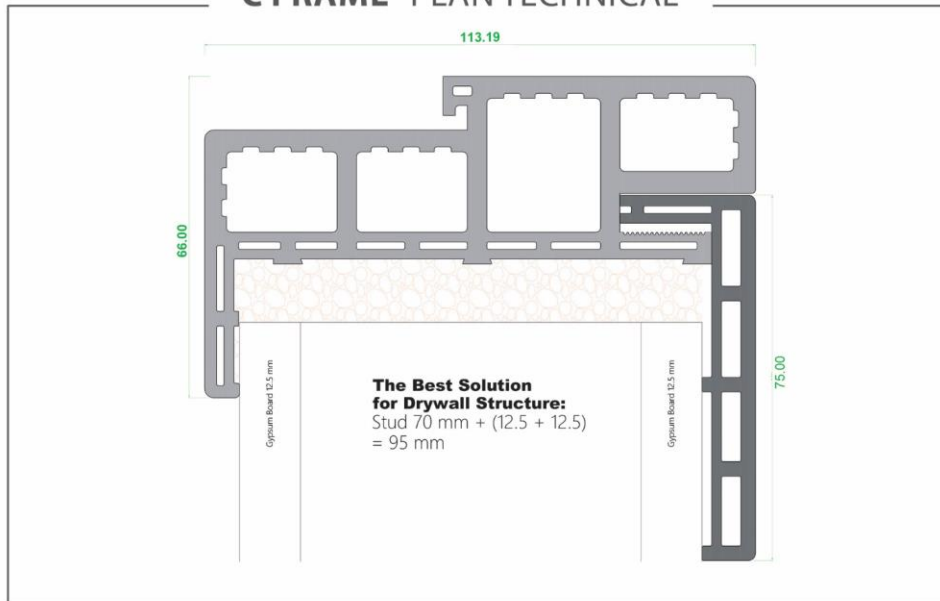

## HOSPITAL DOOR

ALUMINIUM  
ARCHITRAVE  
FOR  
DOOR FRAME

DOOR DESIGN / HOSPITAL  
DOOR FRAME / MODERN  
DOOR STANDARD SIZE / 900 X 2100 mm  
CUSTOMIZE SIZES:  
WIDTH / 600 TO 1200 mm  
HEIGHT / 2000 TO 2800 mm

# TECHNICAL STRUCTURE

MODERN FRAME 120mm

REBATE FRAME 120mm

**MODERN FRAME 180mm**

**REBATE FRAME 180mm**

MODERN FRAME 240mm

REBATE FRAME 240mm

C FRAME SECTION

61

C FRAME PLAN TECHNICAL

FAVORITEHOME

**b&z** NEW GLASS FRAME PROFILE

62

**b&z** TECHNICAL PLAN

PIVOT HINGES DOUBLE SWINGING

PIVOT HINGES PLAN TECHNICAL