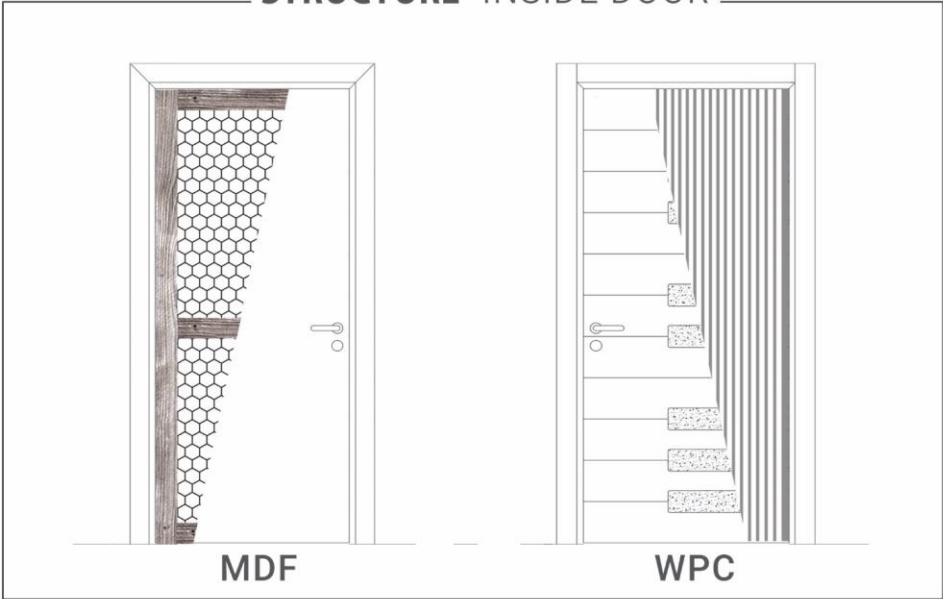

STRUCTURE INSIDE DOOR