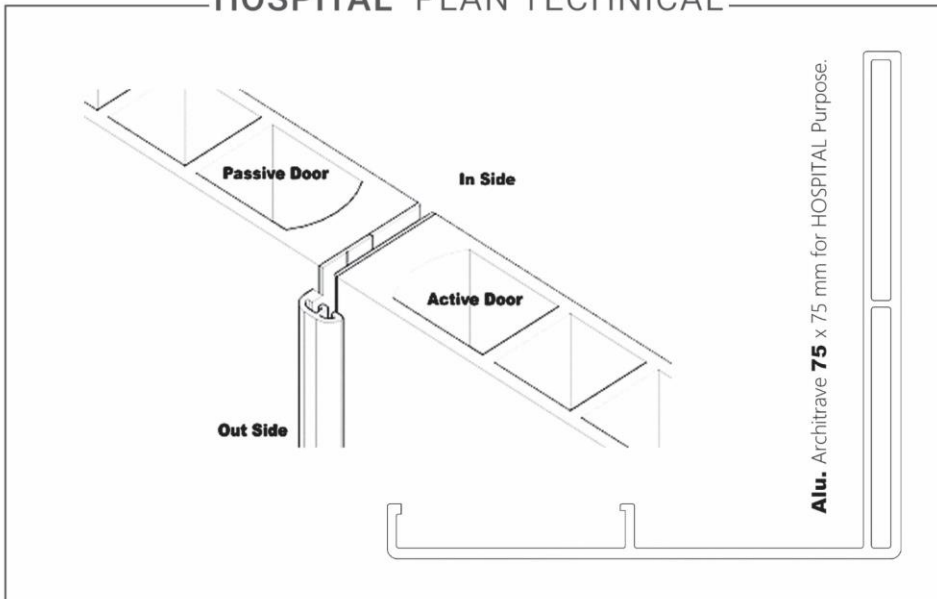

61

C FRAME PLAN TECHNICAL

FAVORITEHOME

**b&z** NEW GLASS FRAME PROFILE

62

**b&z** TECHNICAL PLAN

PIVOT HINGES DOUBLE SWINGING

PIVOT HINGES PLAN TECHNICAL

REBATE EDGE DOOR

REBATE TECHNICAL PLAN

HOSPITAL STEEL PLATES

HOSPITAL PLAN TECHNICAL

STRUCTURE INSIDE DOOR

OPENING DOOR PLAN TECHNICAL

INSTALLATION SITE REQUIREMENTS

67

INSTALLATION SITE REQUIREMENTS

STRUCTURE INSIDE DOOR

SAME LEVEL DOOR PLAN TECHNICAL

**PIVOT HINGES DOUBLE SWINGING**

**3D HINGES PLAN TECHNICAL**

ROSETTE HANDLE & FITTINGS