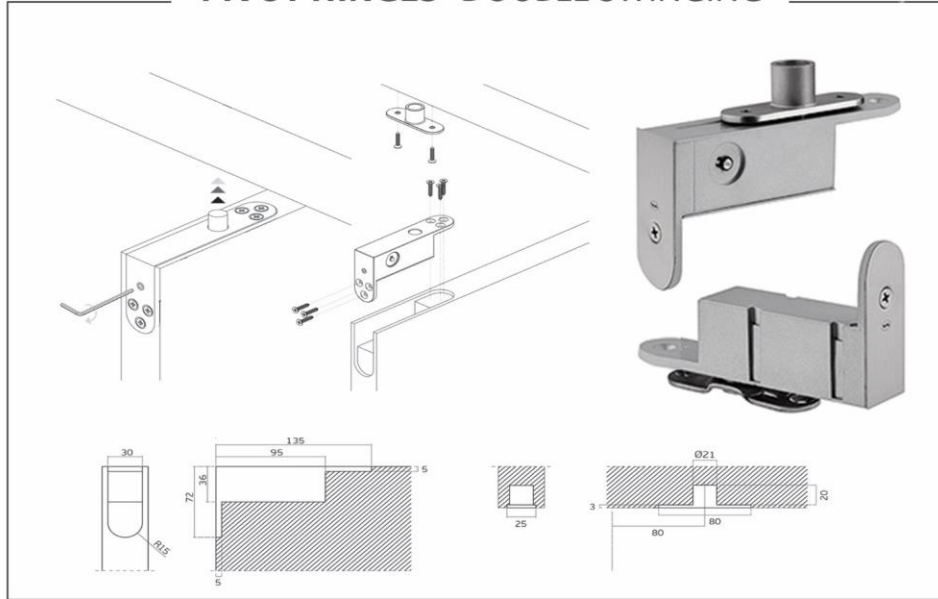

INSTALLATION SITE REQUIREMENTS

STRUCTURE INSIDE DOOR

SAME LEVEL DOOR PLAN TECHNICAL

**PIVOT HINGES DOUBLE SWINGING**

**3D HINGES PLAN TECHNICAL**

ROSETTE HANDLE & FITTINGS