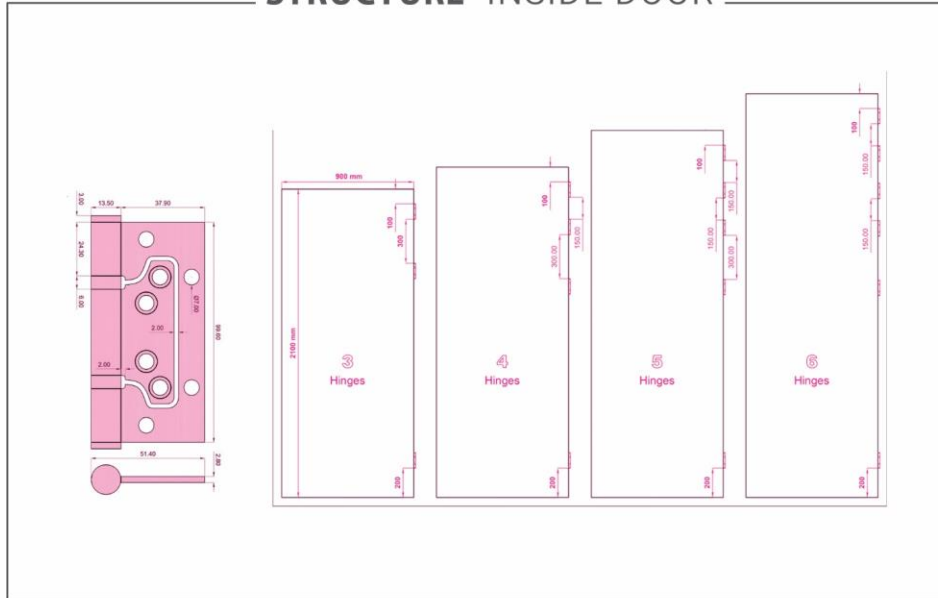

STRUCTURE INSIDE DOOR